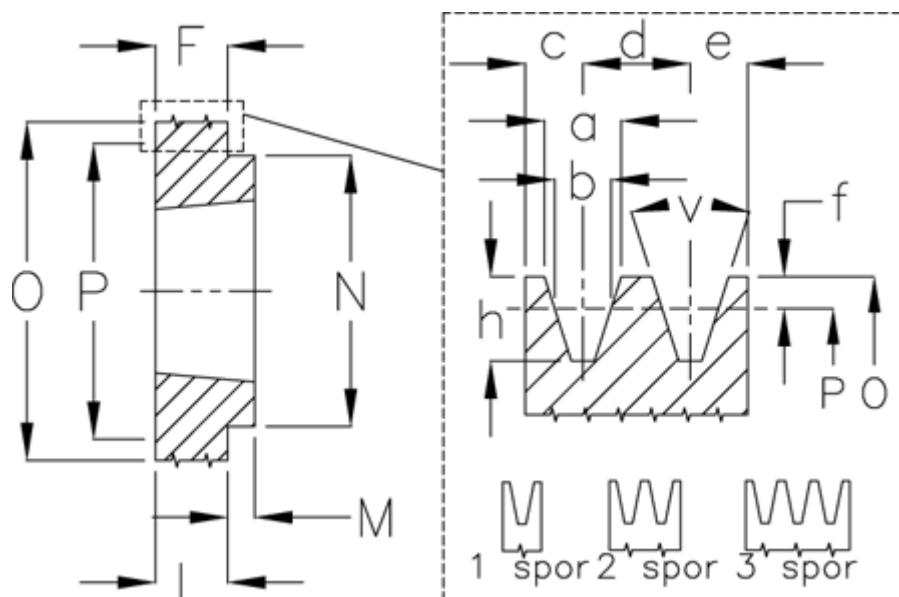

Article number: 604110013201

Description: V-belt pulley SPA 132/1 TL1610

Measures

a	= 12.7	For bush	= 1610	P	= 132
b	= 11.0	h	= 13.8	Type	= SPA
Bush ζ max	= 42	J	= -	v	= 38 grader
c	= 10.0	L	= 25		
d	= 15.0	m	= 5		
e	= 10.0	N	= 92		
f	= 2.8	Number of ribs	= 1		
F	= 20	O	= 137.5		